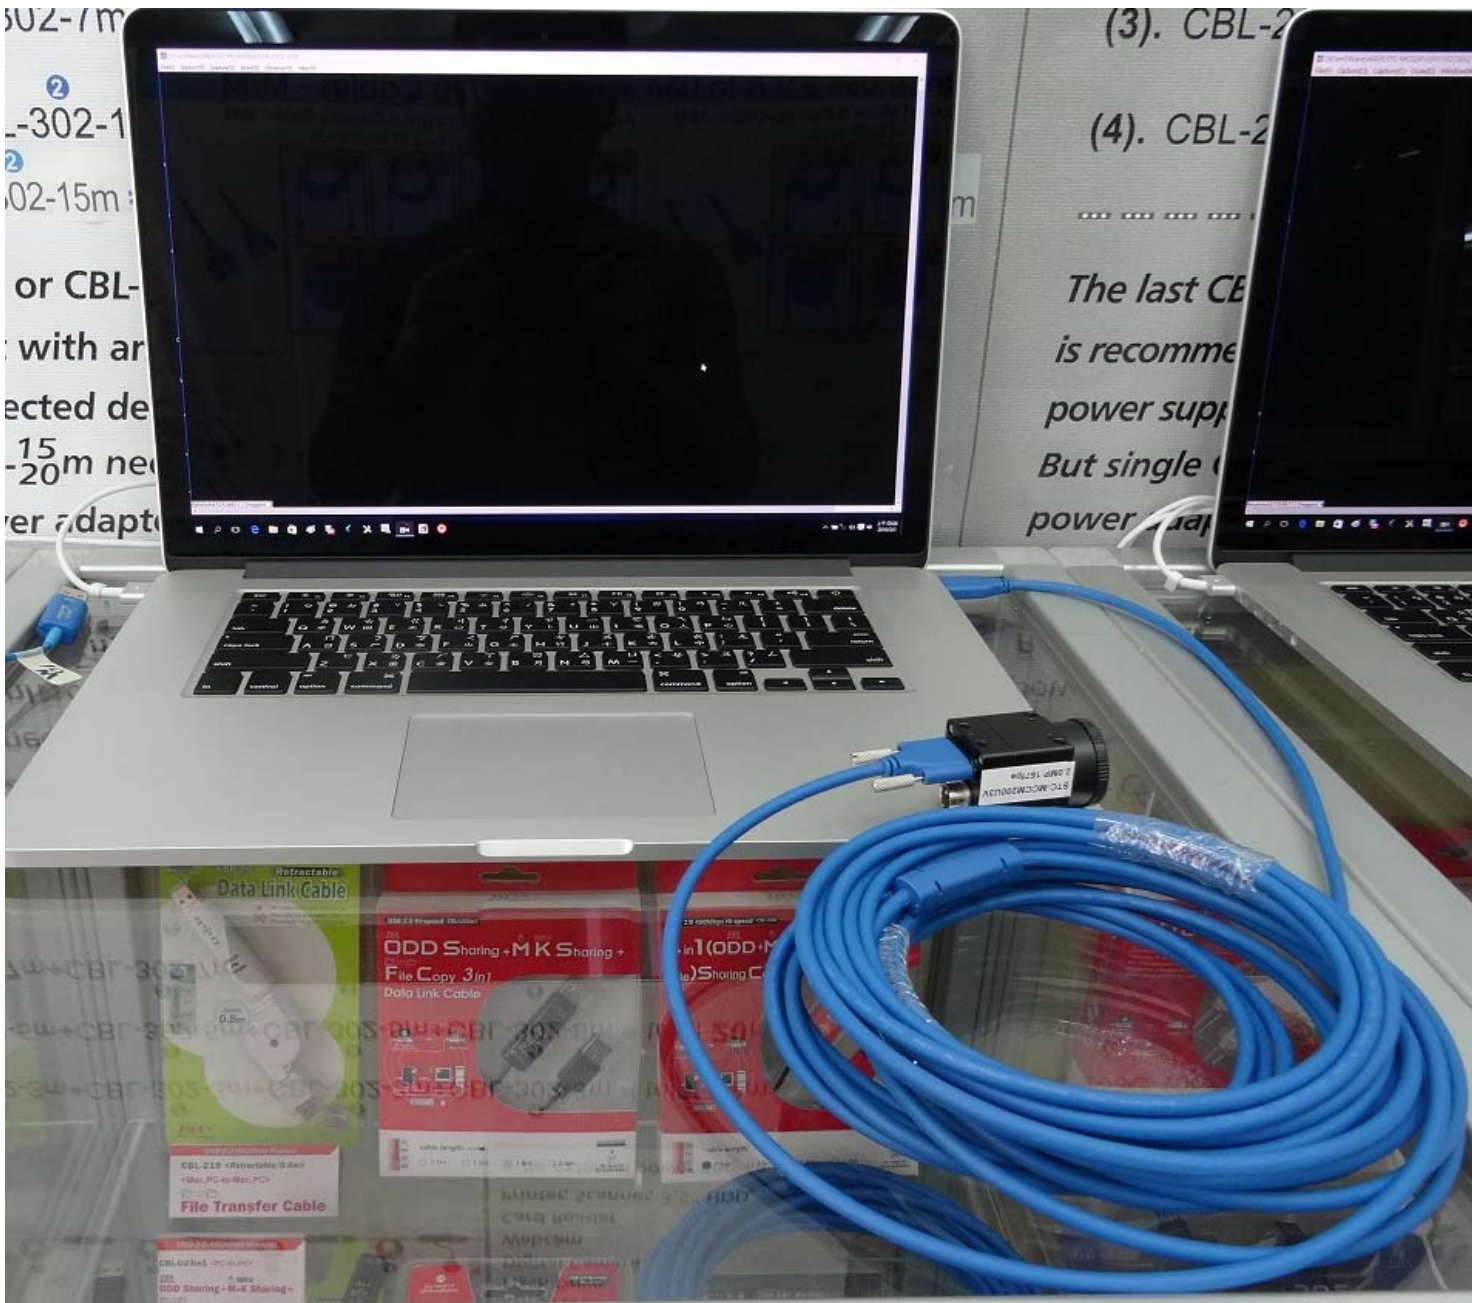

302-7 m
②
-302-1
②
02-15m :
or CBL-
with ar
ected de
-15m ne
-20m ne
er adap

(3). CBL-2
(4). CBL-2
.....
The last CB
is recomme
power sup
But single
power sup

Retractable
Data Link Cable
0.8m
CBL-215 Retractable 0.8m
File Transfer Cable

File Copy 3in1
Data Link Cable

File Sharing Cable