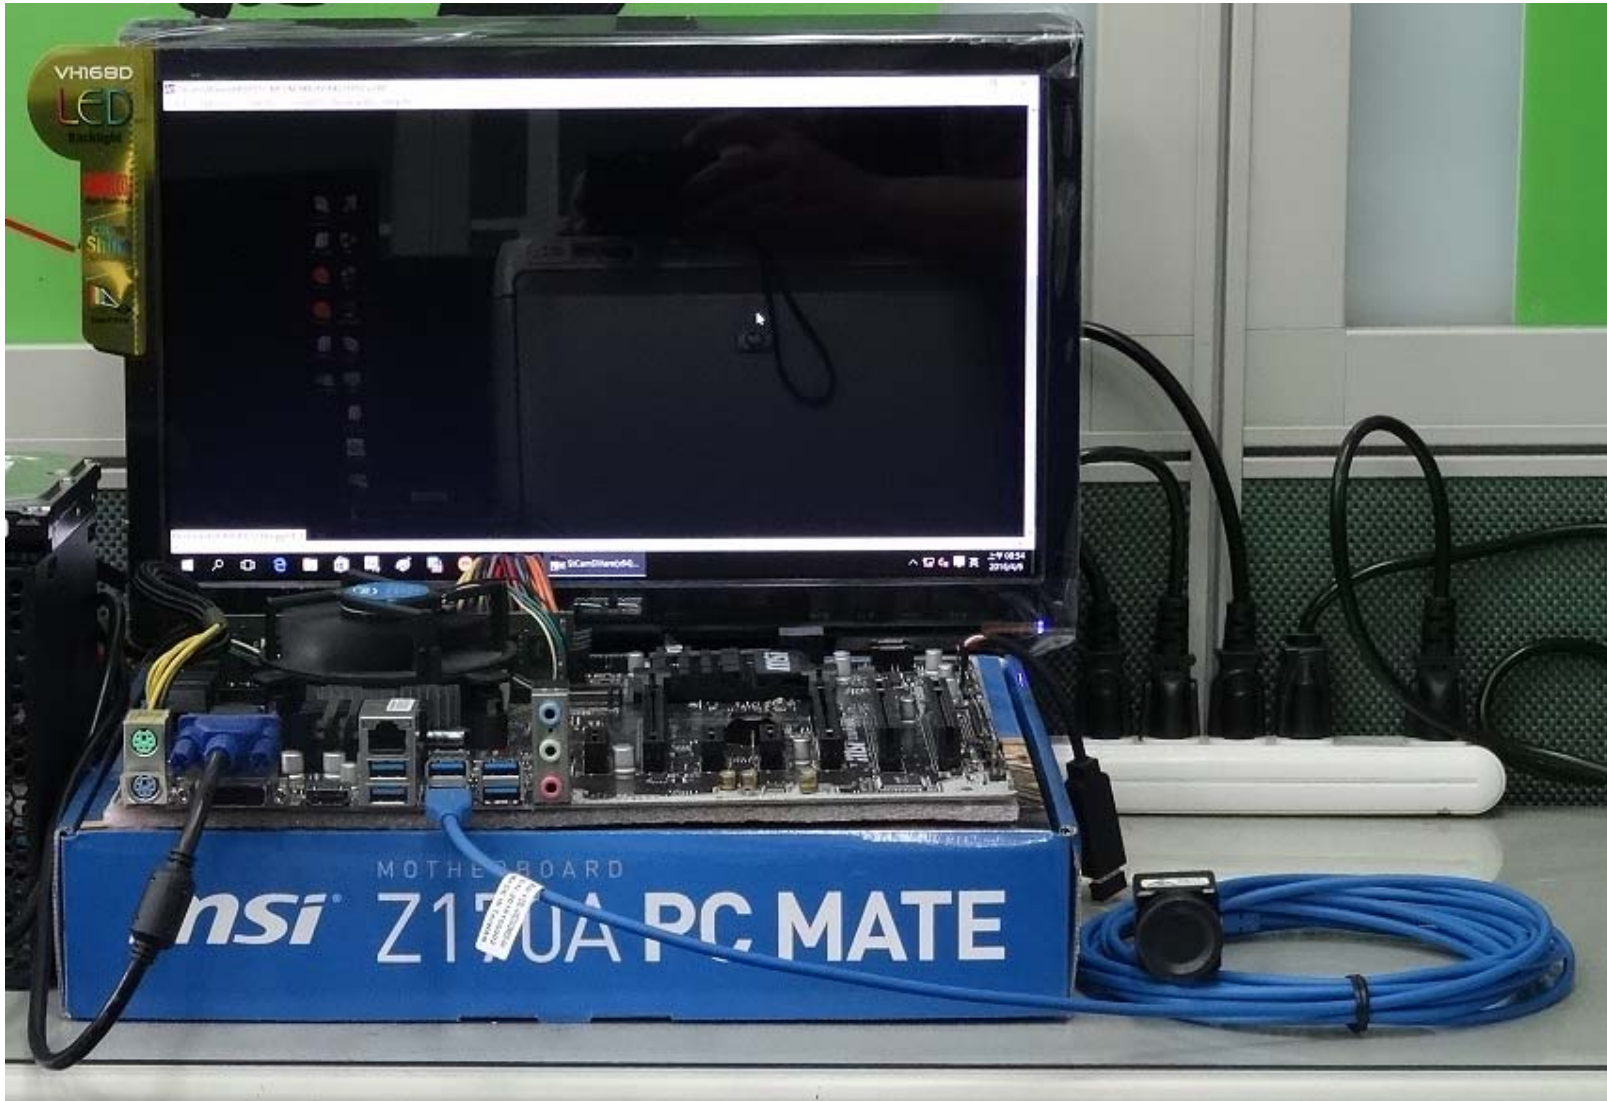

## Test Report

Model : CBL-USPD302MBS-3m  
Camera Brand Name : SENTECH

Ver : 1.0

Date : 2016/2/18

## Test Report

Model : CBL-USD302MBS-5m  
Camera Brand Name : SENTECH

Ver : 1.0

Date : 2016/4/6

### Test Platform

Type	PC		
Model	msi Z170A PC MATE		
OS	Windows 10 Pro 64-bit		
CPU	Intel Core i5-6400		
HDD	SATA III 1TB		
RAM	DDR4 4GB		
USB 3.0	PCH 6 Ports(Intel Z170 Native)		

Tested Camera : STC-MCCM200U3V

Tested time : 141h

VH168D  
LED  
Backlight

MOTHERBOARD  
**MSI** Z170A PC MATE

StCamSWare(x64)[0:6TC-MCCM200U3V]14G3165] v3.08

— □ ×

File(F) Option(O) Capture(C) Draw(D) Window(W) Help(H)

FPS:166.9/FrameCount:85097192[85100504]